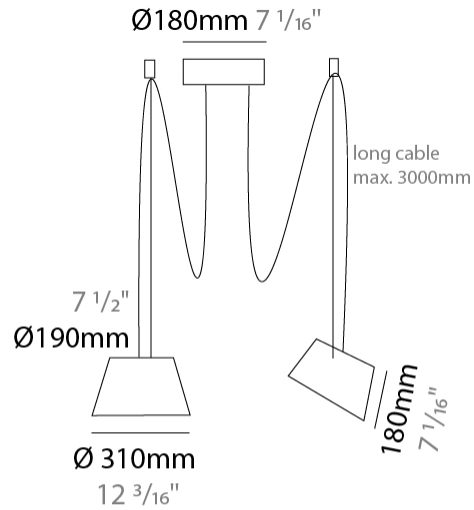

SENTO SUSPENSION

D111040-

base number Finish
Options

1. To build a product code in our configurator select the specify button on the base model # product page
2. To build a manual product code on this datasheet choose from the options listed below in blue font and add the suffix to the base model #

GENERAL

Series: Sento
Brand: Ole
Division: Design
Mounting Type: Suspension
Mounting Location: Ceiling
Subcategory: Pendant

PHYSICAL

Shape: Bell
Diameter (mm): 310
Diameter (in): 12 ³/₁₆"
Height (mm): 180
Height (in): 7 ¹/₁₆"
Max. Overall Height (mm): 3180
Max. Overall Height (in): 125 ³/₁₆"
Light Distribution: Direct
Weight (kg): 1.8
Weight (lbs): 4
Diffuser:rylic - Satin
Fixture Finish: [WHI / MBK / MWH](#)
Fixture Material: Metal
Cable Details: 3000mm Cable

ELECTRICAL

Number of Lamps: 2
Lamp Type: LED Retrofit
Lamp Shape: A19
Bulb Included: Bulb Not Included
Max. Wattage Per Lamp (W): 7
Lamp Base: E26
Input Voltage (V): 120
Upon Request: 277Vac / GU24

LED

OPTICAL

Adjustability: Tilting

RATINGS AND CERTIFICATIONS

Certified By: Certified for North American Standards
IP rating: IP20

PROJECT _____
TYPE _____
SPECIFIER _____
QUANTITY _____
DATE _____