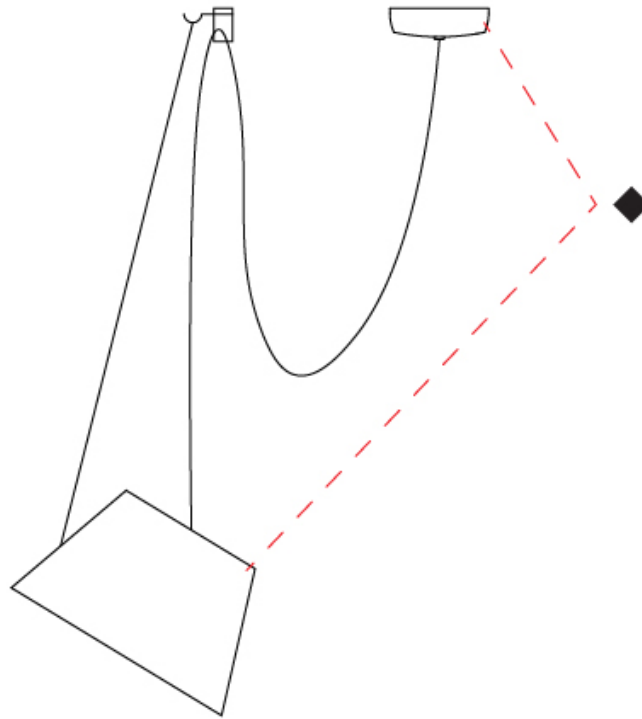

SENTO SUSPENSION

D111038-

PROJECT

TYPE

SPECIFIER

QUANTITY

DATE

D