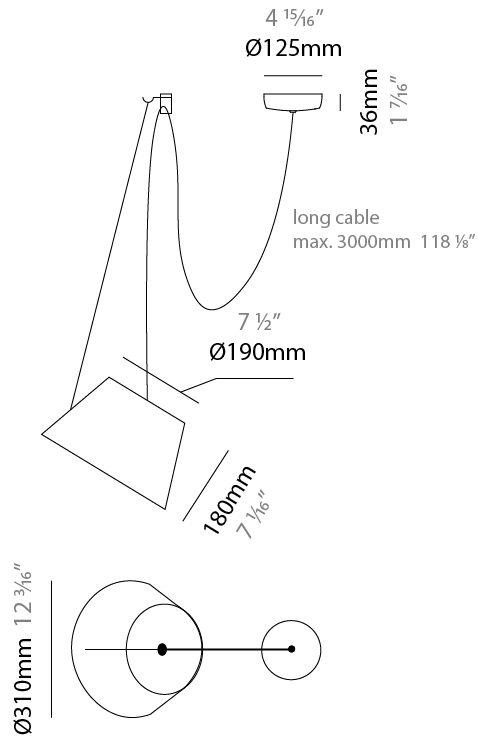

PROJECT	
TYPE	
SPECIFIER	
QUANTITY	
DATE	

SENTO SUSPENSION

D111038-

base number Finish
Options

1. To build a product code in our configurator select the specify button on the base model # product page
2. To build a manual product code on this datasheet choose from the options listed below in blue font and add the suffix to the base model #

GENERAL

Series: Sento
Brand: Ole
Division: Design
Mounting Type: Suspension
Mounting Location: Ceiling
Subcategory: Pendant

PHYSICAL

Shape: Bell
Diameter (mm): 310
Diameter (in): 12 3/16
Height (mm): 180
Height (in): 7 1/16
Max. Overall Height (mm): 3180
Max. Overall Height (in): 125 3/16
Light Distribution: Direct
Weight (kg): 1.3
Weight (lbs): 2.9
Diffuser: Arylic - Satin
Fixture Finish: WHi / MBK / MWH
Fixture Material: Metal
Cable Details: 2000mm Cable

ELECTRICAL

Number of Lamps: 1
Lamp Type: LED Retrofit
Lamp Shape: A19
Bulb Included: Bulb Not Included
Max. Wattage Per Lamp (W): 7
Lamp Base: E26
Input Voltage (V): 120
Upon Request: 277Vac / GU24

LED

OPTICAL

Adjustability: Tilting

RATINGS AND CERTIFICATIONS

Certified By: Certified for North American Standards
IP rating: IP20