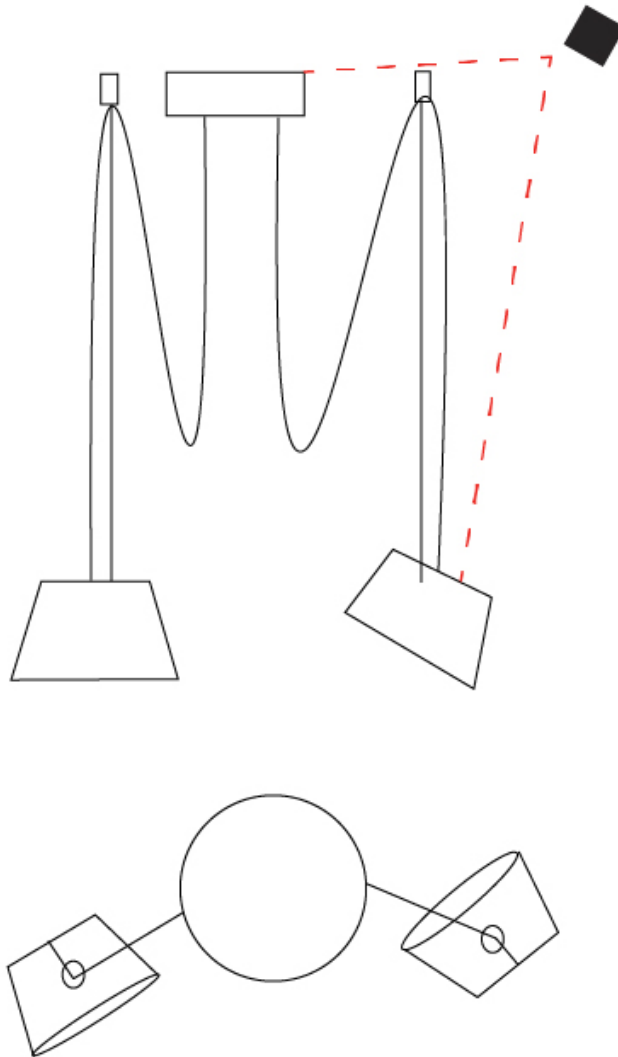

D111040-

PROJECT

TYPE

SPECIFIER

QUANTITY

DATE

D