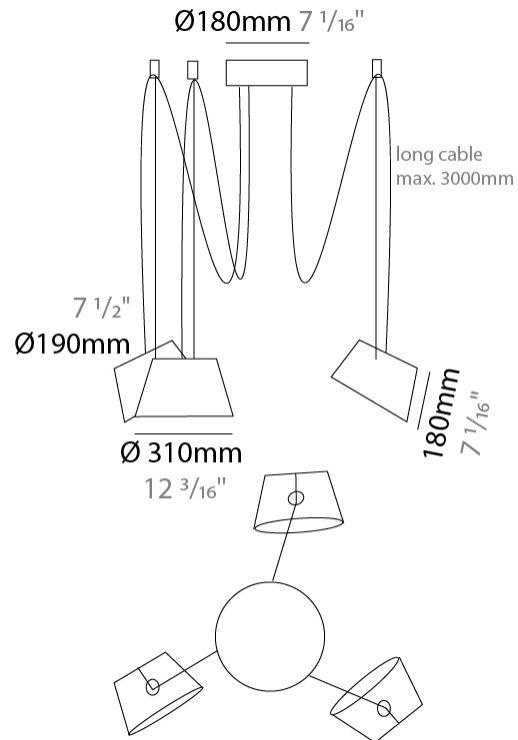

SENTO SUSPENSION

D111041-

base number   Finish
Options

1. To build a product code in our configurator select the specify button on the base model # product page
2. To build a manual product code on this datasheet choose from the options listed below in blue font and add the suffix to the base model #

GENERAL

Series: Sento
Brand: Ole
Division: Design
Mounting Type: Suspension
Mounting Location: Ceiling
Subcategory: Pendant

PHYSICAL

Shape: Bell
Diameter (mm): 310
Diameter (in): 12 3/16
Height (mm): 180
Height (in): 7 1/16
Max. Overall Height (mm): 3180
Max. Overall Height (in): 125 3/16
Light Distribution: Direct
Weight (kg): 2.3
Weight (lbs): 5.1
Diffuser: Arylic - Satin
Fixture Finish: WHI / MBK / MWH
Fixture Material: Metal
Cable Details: 3000mm Cable

ELECTRICAL

Number of Lamps: 3
Lamp Type: LED Retrofit
Lamp Shape: A19
Bulb Included: Bulb Not Included
Max. Wattage Per Lamp (W): 7
Lamp Base: E26
Input Voltage (V): 120
Upon Request: 277Vac / GU24

LED

OPTICAL

Adjustability: Tilting

RATINGS AND CERTIFICATIONS

Certified By: Certified for North American Standards
IP rating: IP20