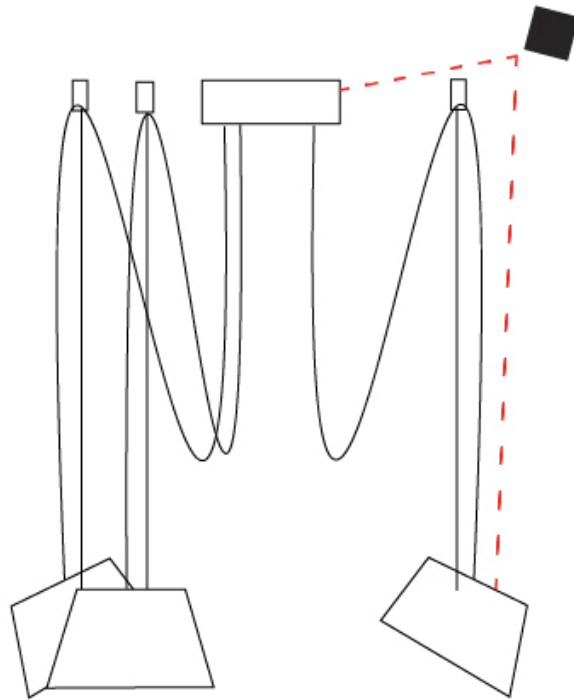

D111041-

PROJECT	_____
TYPE	_____
SPECIFIER	_____
QUANTITY	_____
DATE	_____

D