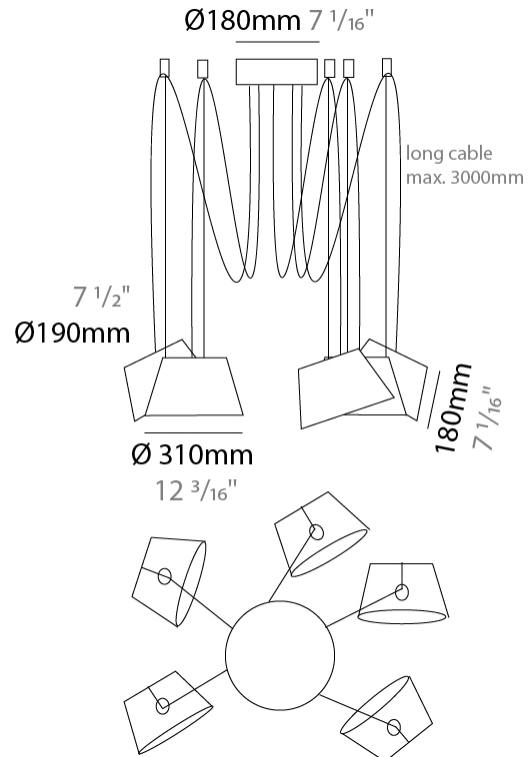

PROJECT _____
TYPE _____
SPECIFIER _____
QUANTITY _____
DATE _____

SENTO SUSPENSION

D111043-

base number   Finish
Options

1. To build a product code in our configurator select the specify button on the base model # product page
2. To build a manual product code on this datasheet choose from the options listed below in blue font and add the suffix to the base model #

GENERAL

Series: Sento
Brand: Ole
Division: Design
Mounting Type: Suspension
Mounting Location: Ceiling
Subcategory: Pendant

PHYSICAL

Shape: Bell
Diameter (mm): 310
Diameter (in): 12 3/16
Height (mm): 180
Height (in): 7 1/16
Max. Overall Height (mm): 3180
Max. Overall Height (in): 125 3/16
Light Distribution: Direct
Weight (kg): 3.6
Weight (lbs): 7.9
Diffuser: Arylic - Satin
Fixture Finish: WHI / MBK / MWH
Fixture Material: Metal
Cable Details: 3000mm Cable

ELECTRICAL

Number of Lamps: 5
Lamp Type: LED Retrofit
Lamp Shape: A19
Bulb Included: Bulb Not Included
Max. Wattage Per Lamp (W): 7
Lamp Base: E26
Input Voltage (V): 120
Upon Request: 277Vac / GU24

LED

OPTICAL

Adjustability: Tilting

RATINGS AND CERTIFICATIONS

Certified By: Certified for North American Standards
IP rating: IP20